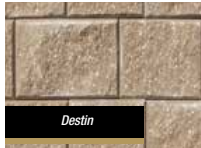

Shown in: Oyster Shell

BAYSTONE WALL

WALL CAP (3 PIECE SET)
 Length - 33", Width - 9", Height - 2"

BAYSTONE WALL
 Length - 12", Width - 8" , Height - 6"

AVAILABLE BAYSTONE WALL COLORS

Cappuccino

Carolina

Destin