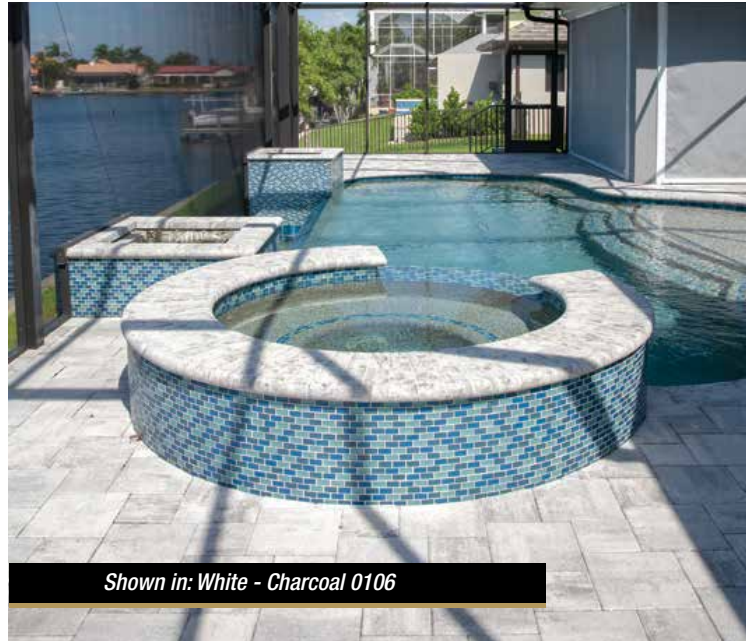

CASCADE

MEDIUM

Length - 8", Width - 8"

LARGE

Length - 12", Width - 12"

THICKNESS

2 3/8" / 60mm

Shown in: White - Charcoal 0106