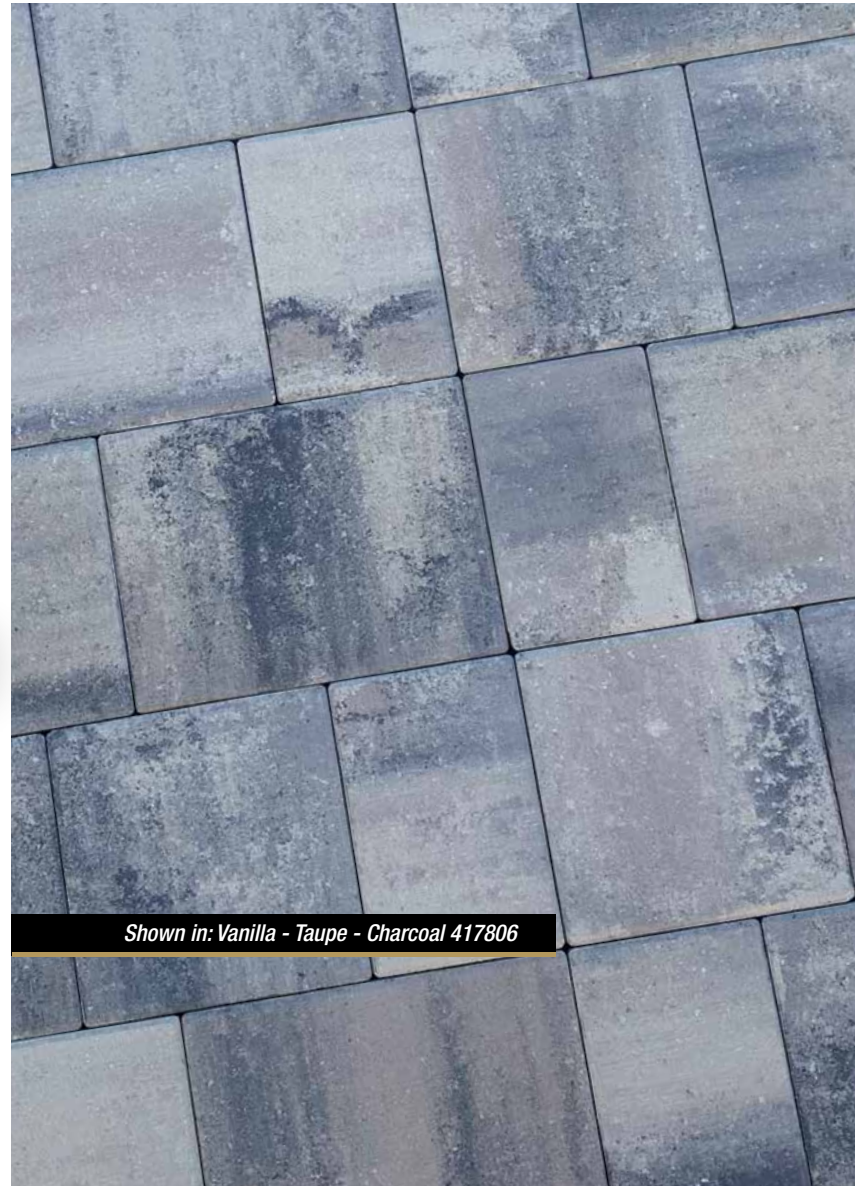

MEGA SMOOTH

SMALL

Length - 9 3/8", Width - 6 1/4"

MEDIUM

Length - 9 3/8", Width - 9 3/8"

LARGE

Length - 12 1/2", Width - 9 3/8"

THICKNESS

1 1/4" / 30mm

2 3/8" / 60mm

Shown in: Vanilla - Taupe - Charcoal 417806