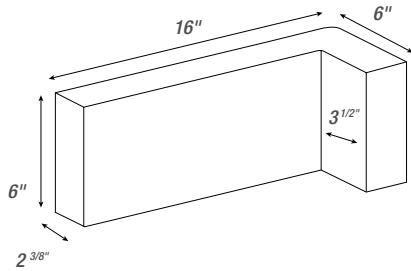

FLAT BRICK

4X8

Length - 8", Width - 4"
Thickness - 2 3/8" / 60mm

EURO 2PC

SMALL

Length - 6 1/4", Width - 6 1/4"
Thickness - 2 3/8" / 60mm

LARGE

Length - 9 3/8", Width - 6 1/4"
Thickness - 2 3/8" / 60mm

6X9

Length - 9 3/8", Width - 6 1/4"
Thickness - 2 3/8" / 60mm

Transport Fees May Apply

Shown in: Creme - Pecan - Chocolate 353663

STEP COPING

Length - 16", Width - 6", Height - 2 ³/₈"
with 3 ¹/₂" Reveal 6" Step