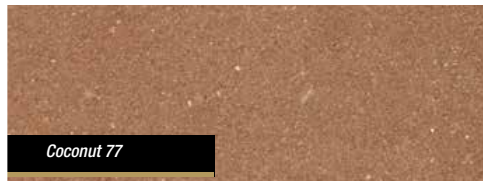

**REMODEL
PAVERS**

MEGA STONE
See Page 17

MEGA SLATE
See Page 13

MEGA SMOOTH
See Page 15

APOLLO
See Page 25

EURO 2PC
See Page 7

COPING COLORS

Colors shown should be used as a guide only. Colors should always be chosen from actual samples. Coping available also in all standard paver colors.